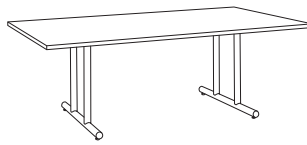

# BRANDON

The Brandon collection is a classic column style that offers a comprehensive line of café, training and conference tables. It is accompanied with a trapezoid and half round shape, to construct larger tables with our typical shapes, while allowing for adaptability to move them apart into smaller worktables. This look is a perfect fit for any dining space, learning space or meeting room with a variety of base options.

café table

bar height table

five column X-base

training table: T-leg

conference table: TT-leg

conference table

5 column base

**ERG**  
INTERNATIONAL