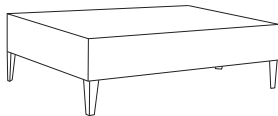

DUNCAN

The Duncan occasional tables are a great complement to our Malibu collection, offering classic shapes. It offers an upper modern drum shape design balanced by tapered legs in metal or wood. This contemporary look complements our soft seating and is well suited for lounge areas or collaborative settings.

DUN3060

LEG OPTIONS

ERG
INTERNATIONAL

www.ERGinternational.com