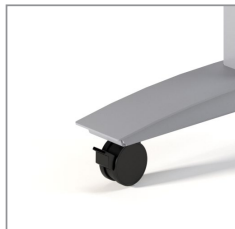

ABBY

ERG
INTERNATIONAL

DESIGN
LOOKS FEELS
DESIGN
WORKS

ABBY

The Abby collection of café and training tables offers the ability to sit-and-stand at your table while you work. The options include flip tops, casters and radius corners. With its adjustable height and modern design, this high-tech look is a perfect fit for any mobile training space.

CAFÉ

round

square

TRAINING

rectangle

FEATURE OPTIONS

flip top

casters

HEIGHT ADJUSTMENT OPTIONS

pin height adjustment

hand crank height adjustment
(training tables only)

electric height adjustment
(training tables only)

pneumatic height adjustment
(café tables only)

ERG
INTERNATIONAL