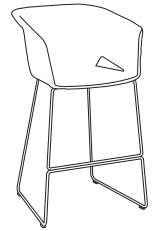

LOTUS

ERG
INTERNATIONAL

LOTUS

The Lotus combines modern visual styling with the comfort of a lounge chair. Its bucket-style seat makes for a great design and sleek guest chair. It has generous dimensions, versatility and comfort and features a very strong single polypropylene shell available in several designer colors. Lotus also offers upholstered seat and back inserts and several distinct bases to fit any application. **Available in models with metal legs, wood legs, sled base, 4-star swivel and 5-star swivel base with casters.** Bar stools available in metal leg and sled base versions. The Lotus will look great in any office, reception area or lounge atmosphere.

POLY SEAT & BACK

7485

7486

7487

7491

7493

7495

7497