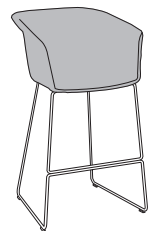

LOTUS

ERG
INTERNATIONAL

LOTUS

The Lotus combines modern visual styling with the comfort of a lounge chair. Its bucket-style seat makes for a great design and sleek guest chair. It has generous dimensions, versatility and comfort and features a very strong single polypropylene shell available in several designer colors. Lotus also offers upholstered seat and back inserts and several distinct bases to fit any application. **Available in models with metal legs, wood legs, sled base, 4-star swivel and 5-star swivel base with casters.** Bar stools available in metal leg and sled base versions. The Lotus will look great in any office, reception area or lounge atmosphere.

FULLY UPHOLSTERED SHELL

7485-U

7486-U

7487-U

7491-U

7493-U

7495-U

7497-U