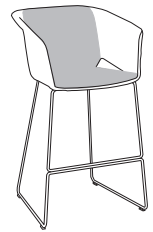

LOTUS

ERG
INTERNATIONAL

LOTUS

The Lotus combines modern visual styling with the comfort of a lounge chair. Its bucket-style seat makes for a great design and sleek guest chair. It has generous dimensions, versatility and comfort and features a very strong single polypropylene shell available in several designer colors. Lotus also offers upholstered seat and back inserts and several distinct bases to fit any application. **Available in models with metal legs, wood legs, sled base, 4-star swivel and 5-star swivel base with casters.** Bar stools available in metal leg and sled base versions. The Lotus will look great in any office, reception area or lounge atmosphere.

UPHOLSTERED SEAT AND BACK INSERT

7485-SI

7486-SI

7487-SI

7491-SI

7493-SI

7495-SI

7497-SI