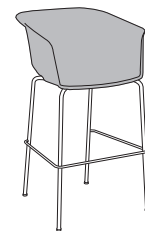

LOTUS

ERG
INTERNATIONAL

LOTUS

The Lotus combines modern visual styling with the comfort of a lounge chair. Its bucket-style seat makes for a great design and sleek guest chair. It has generous dimensions, versatility and comfort and features a very strong single polypropylene shell available in several designer colors. Lotus also offers upholstered seat and back inserts and several distinct bases to fit any application. **Available in models with metal legs, wood legs, sled base, 4-star swivel and 5-star swivel base with casters.** Bar stools available in metal leg and sled base versions. The Lotus will look great in any office, reception area or lounge atmosphere.

FULLY UPHOLSTERED SHELL

7485-U

7486-U

7487-U

7491-U

7493-U

7495-U

7497-U