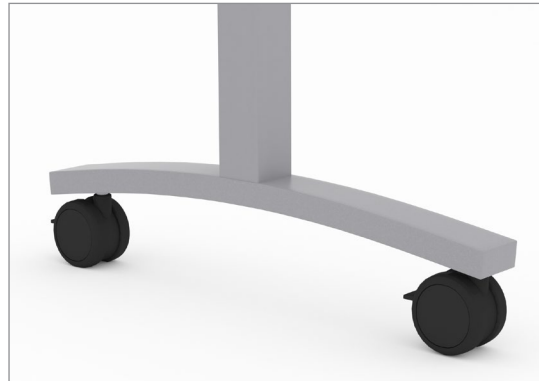

CAFÉ

round

square

BAR HEIGHT

round

square

TRAINING

rectangle

Archer table bases feature a fully welded end cap and are available with standard glides or optional casters.

ERG
INTERNATIONAL

www.ERGinternational.com