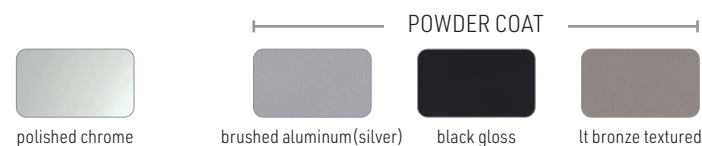

Dekko
744 Café Chair \$577
LEGS: STANDARD IN POWDER COAT
OPTIONS:
PC Polished Chrome Finish \$49

Dekko
752 Tall Back Bar Stool \$742
LEGS: STANDARD IN POWDER COAT
OPTIONS:
PC Polished Chrome Finish \$76

WOOD STAINS

METAL FINISH

WOOD STAINS

METAL FINISH

ORDERING INFORMATION
To Order Please Specify:

- 1) Series Name
- 2) Model Number
- 3) Quantity
- 4) Poly Shell Color
- 5) Metal Leg Finish

ORDERING INFORMATION
To Order Please Specify: