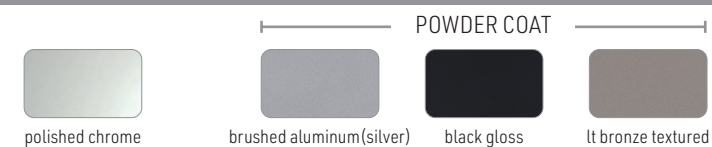

Foray Poly Shell Colors

METAL FINISH

METAL FINISH

ORDERING INFORMATION
To Order Please Specify:

- 1) Series Name
- 2) Model Number
- 3) Quantity
- 4) Poly Shell Color
- 5) Metal Leg Finish

ORDERING INFORMATION
To Order Please Specify:

Gobi Poly Shell Colors

Lotus
7485 Stacking Poly Chair \$529
LEGS: STANDARD IN POLISHED CHROME
OPTIONS:
SF Powder Coat Finish \$63

Lotus
7495 4-Leg Bar Stool \$625
LEGS: STANDARD IN POLISHED CHROME
OPTIONS:
SF Powder Coat Finish \$76

Lotus Poly Shell Colors

Rewind
7600 Stacking Chair \$460
LEGS: STANDARD IN POLISHED CHROME
OPTIONS:
SF Powder Coat Finish \$61

Rewind
7616 Stacking Bar Stool \$754
LEGS: STANDARD IN POLISHED CHROME
OPTIONS:
SF Powder Coat Finish \$76

Rewind Poly Shell Colors

METAL FINISH

METAL FINISH

ORDERING INFORMATION
To Order Please Specify:

- 1) Series Name
- 2) Model Number
- 3) Quantity
- 4) Poly Shell Color
- 5) Metal Leg Finish (Strike)
- 6) Vinyl Fabric (Tommy)