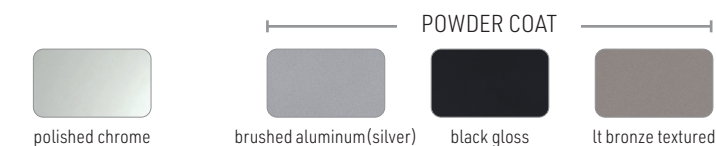

Dekko
744 Café Chair \$577
LEGS: STANDARD IN POWDER COAT
OPTIONS:
PC Polished Chrome Finish \$49

Dekko
752 Tall Back Bar Stool \$742
LEGS: STANDARD IN POWDER COAT
OPTIONS:
PC Polished Chrome Finish \$76

WOOD STAINS

METAL FINISH

WOOD STAINS

METAL FINISH

ORDERING INFORMATION
To Order Please Specify:

- 1) Series Name
- 2) Model Number
- 3) Quantity
- 4) Poly Shell Color
- 5) Metal Leg Finish

ORDERING INFORMATION
To Order Please Specify:

- 1) Series Name
- 2) Model Number
- 3) Quantity
- 4) Poly Shell Color
- 5) Metal Leg Finish

Elliot
6260 Café Chair \$381
LEGS: STANDARD IN POLISHED CHROME
OPTIONS:
SF Powder Coat Finish \$63

Elliot
6264 Bar Stool \$694
LEGS: STANDARD IN POLISHED CHROME
OPTIONS:
SF Powder Coat Finish \$76

Elliot Poly Shell Colors

Foray
6240 Café Chair \$471
LEGS: STANDARD IN POLISHED CHROME
OPTIONS:
SF Powder Coat Finish \$63

Foray
6242 Bar Stool \$759
LEGS: STANDARD IN POLISHED CHROME
OPTIONS:
SF Powder Coat Finish \$76