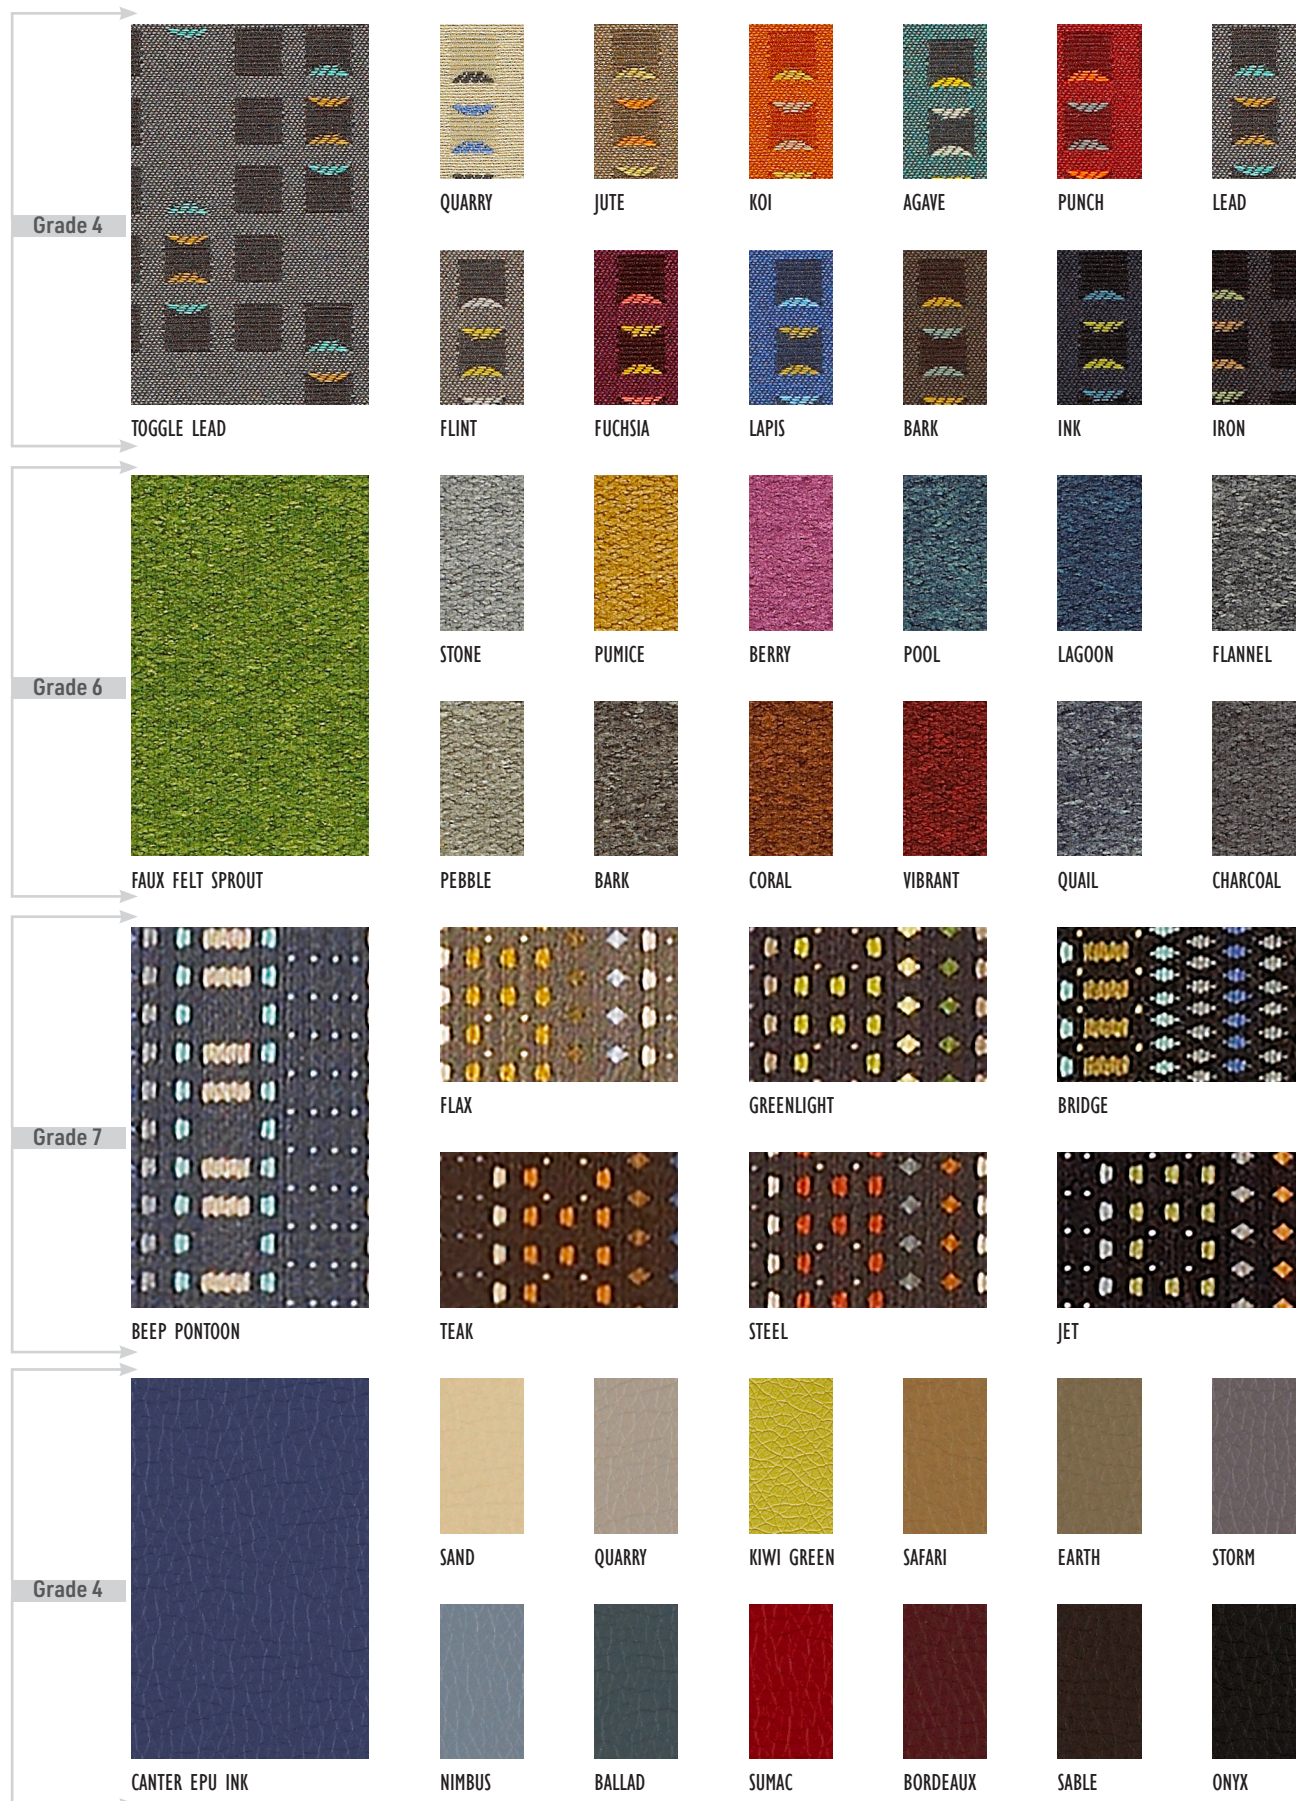

POWDER COAT

black gloss

lt bronze textured

Specifications

Width - Pattern	Fiber Content/Backing	Finish	Abrasion (Wyzenbeek)	Light fastness	Cleaning Code	Approx. Repeats
54" BEEP ▲ ▲ ▲ ▲ ▲	50% Post Consumer Recycled Polyester, 50% Polyester Acrylic Backing		70,000 D.R.	(Cl. 4.0) 40 Hrs.	WS	¾" L, 1½" W Shown Railroaded
55" BETA ▲ ▲ ▲ ▲ ▲	67% Repreve® Recycled Polyester, 33% Polyester Acrylic Backing		190,000 D.R.	(Cl. 4.0) 40 Hrs.	WS	¾" L, ½" W
54" BOBBY ▲ ▲ ▲ ▲ ▲	68% Repreve® Post Consumer Recycled Polyester, 32% Polyester Acrylic Backing		150,000 D.R.	(Cl. 3.5) 40 Hrs.	WS	¾" L, ½" W
54" CANTER EPU ▲ ▲ ▲ ▲ ▲	100% EPU Polyurethane Polyester Backing		1,000,000 D.R.	(Cl. 4.0) 200 Hrs.	W BC (4:1)	
59" COVER CLOTH ▲ ▲ ▲ ▲ ▲	56% Repreve® Post Consumer Recycled Polyester, 44% Polyester	Crypton® Green	200,000 D.R.	(Cl. 4.0) 40 Hrs.	W BC (10:1)	
54" ENDURANCE EPU ▲ ▲ ▲ ▲ ▲	100% EPU Polyurethane Polyester Backing		1,000,000 D.R.	(Cl. 4.0) 200 Hrs.	W BC (4:1)	
56" FAUX FELT ▲ ▲ ▲ ▲ ▲	62% Repreve® Post Consumer Recycled Polyester, 38% Polyester	Crypton® Green	75,000 D.R.	(Cl. 4.5) 40 Hrs.	WS BC (10:1)	
56" FLOCK ▲ ▲ ▲ ▲ ▲	53% Recycled Polyester, 47% Polyester	Crypton® Green	140,000 D.R.	(Cl. 4.5) 40 Hrs.	W BC (10:1)	
56" LENS ▲ ▲ ▲ ▲ ▲	81% Repreve® Post Consumer Recycled Polyester, 19% Recycled Polyester Acrylic Backing		110,000 D.R.	(Cl. 4.5) 40 Hrs.	W	10" L, 7 ½" W
56" LINEUP ▲ ▲ ▲ ▲ ▲	100% Post Consumer Recycled Polyester Acrylic Backing		100,000 D.R.	(Cl. 5.0) 40 Hrs.	WS	1 ¾" L, 3 ¾" W
55" PIP ▲ ▲ ▲ ▲ ▲	53% Repreve® Recycled Polyester, 47% Polyester Acrylic Backing		200,000 D.R.	(Cl. 4.5) 40 Hrs.	WS	¾" L, ½" W
54" TOGGLE ▲ ▲ ▲ ▲ ▲	100% Post Consumer Recycled Polyester Acrylic Backing		70,000 D.R.	(Cl. 5.0) 40 Hrs.	WS	3 ½" L, 1 ¾" W