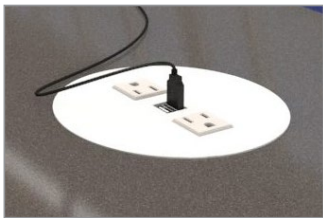

Cove Round (power only)

- includes:
- 2 electrical outlets (12 AMP / 120 VOLT)
 - 108" 15 AMP single circuit cord
- ETL listed

MODEL	LIST PRICE
Black: COV-R-2-B-108	\$579
Silver: COV-R-2-S-108	
White: COV-R-2-GW-108	

Cove Round (power and USB)

- includes:
- 1 electrical outlet (12 AMP / 120 VOLT)
 - 2 USB charging outlets
 - 108" 15 AMP single circuit cord
- ETL listed

MODEL	LIST PRICE
Black: COV-R-1U-B-108	\$820
Silver: COV-R-1U-S-108	
White: COV-R-1U-GW-108	