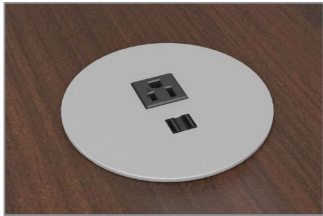

Cove Round (power and USB)

1. includes:
2. 1 electrical outlet (12 AMP / 120 VOLT)
   - 2 USB charging outlets
   - 108" 15 AMP single circuit cord
3. ETL listed

MODEL	LIST PRICE
Black: COV-R-1U-B-108	$820
Silver: COV-R-1U-S-108	
White: COV-R-1U-GW-108