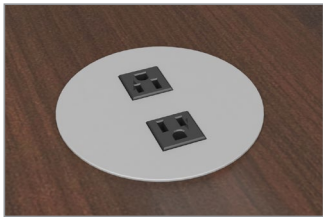

- includes:
- 3 electrical outlets (12 AMP / 120 VOLT)
 - 2 USB charging outlets
 - 1 convenience outlet
 - 108" 15 AMP single circuit cord
- ETL listed

MODEL	LIST PRICE
Black: COV-31U-B-108	\$1113
Silver: COV-31U-S-108	
White: COV-31U-GW-108	

Cove Rectangle (power, USB and RJ45)

- includes:
- 2 electrical outlets (12 AMP / 120 VOLT)
 - 2 USB charging outlets
 - 1 RJ45 cat 6 data jack
 - 108" 15 AMP single circuit cord
- ETL listed

MODEL	LIST PRICE
Black: COV-RJ-2U-B-108	\$874
Silver: COV-RJ-2U-S-108	
White: COV-RJ-2U-GW-108	