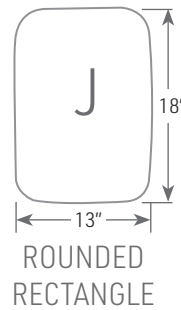

ROUNDED RECTANGLE TOP SHOWN WITH BLACK MATTE FINISH

18" ROUND TOP SHOWN WITH BRUSHED ALUMINUM FINISH

ORDERING INFORMATION

- | | |
|-----------------|------------------|
| 1) Series Name | 4) Frame Finish |
| 2) Model Number | 5) Top Selection |
| 3) Quantity | |

BASE SPECIFICATIONS

Table Height: Adjustable height from 20" to 27.25"
Column: This is an adjustable height table with a 2.25" steel round tube with an inner 2" tube.
Base: A .32" Flat Steel base
Glides: Black Vinyl glides

Edge
 Laminate/Veneer: Exposed Multi-ply Flat Edge

OPTIONS

- CODE: LAM5 - Non-standard laminate for 5 or less tablets see options for upcharge
- CODE: PC - Polished Chrome Base

CLOSEUP OF PNEUMATIC HANDLE

ROUNDED RECTANGLE TOP
W/ OPTIONAL POLISHED CHROME BASE

MODEL / DESCRIPTION / LIST PRICING

	Model Number	Model Description	Table Height	Shipping Weight	MULTI-PLY LAMINATE TOP	MULTI-PLY VENEER TOP
					EDGE 6F	EDGE 8F
	CLA101	Pull-Up 16" Round	20" - 27.25"	28 lbs.	\$1601	\$1708
	CLA102	Pull-Up 18" Round	20" - 27.25"	28 lbs.	\$1655	\$1776
	CLA103	Pull-Up Rounded Rectangle	20" - 27.25"	28 lbs.	\$1701	\$1823
	CLA104	Pull-Up Rounded Trapezoid	20" - 27.25"	28 lbs.	\$1701	\$1823