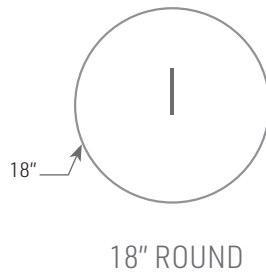

ROUNDED RECTANGLE TOP SHOWN WITH BLACK MATTE FINISH

18" ROUND TOP SHOWN WITH BRUSHED ALUMINUM FINISH

ORDERING INFORMATION

- | | |
|-----------------|------------------|
| 1) Series Name | 4) Frame Finish |
| 2) Model Number | 5) Top Selection |
| 3) Quantity | |

BASE SPECIFICATIONS

Table Height: Adjustable height from 20" to 27.25"
Column: This is an adjustable height table with a 2.25" steel round tube with an inner 2" tube.
Base: A .32" Flat Steel base
Glides: Black Vinyl glides

Edge
 Laminate/Veneer: Exposed Multi-ply Flat Edge

OPTIONS

- CODE: LAM5 - Non-standard laminate for 5 or less tablets see options for upcharge
- CODE: PC - Polished Chrome Base

CLOSEUP OF PNEUMATIC HANDLE

ROUNDED RECTANGLE TOP
W/ OPTIONAL POLISHED CHROME BASE

MODEL / DESCRIPTION / LIST PRICING

	Model Number	Model Description	Table Height	Shipping Weight	MULTI-PLY LAMINATE TOP	MULTI-PLY VENEER TOP
					EDGE 6F	EDGE 8F
	CLA101	Pull-Up 16" Round	20" - 27.25"	28 lbs.	\$1601	\$1708
	CLA102	Pull-Up 18" Round	20" - 27.25"	28 lbs.	\$1655	\$1776
	CLA103	Pull-Up Rounded Rectangle	20" - 27.25"	28 lbs.	\$1701	\$1823
	CLA104	Pull-Up Rounded Trapezoid	20" - 27.25"	28 lbs.	\$1701	\$1823