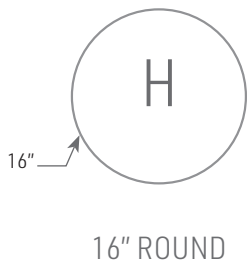

BASE SPECIFICATIONS

Table Height: Adjustable height from 20" to 27.25"
Column: This is an adjustable height table with a 2.25" steel round tube with an inner 2" tube.
Base: A .32" Flat Steel base
Glides: Black Vinyl glides

Edge
 Laminate/Veneer: Exposed Multi-ply Flat Edge

OPTIONS

- CODE: LAM5 - Non-standard laminate for 5 or less tablets see options for upcharge
- CODE: PC - Polished Chrome Base

CLOSEUP OF PNEUMATIC HANDLE

ROUNDED RECTANGLE TOP
W/ OPTIONAL POLISHED CHROME BASE

MODEL / DESCRIPTION / LIST PRICING

	Model Number	Model Description	Table Height	Shipping Weight	MULTI-PLY LAMINATE TOP	MULTI-PLY VENEER TOP
					EDGE 6F	EDGE 8F
	CLA101	Pull-Up 16" Round	20" - 27.25"	28 lbs.	\$1601	\$1708
	CLA102	Pull-Up 18" Round	20" - 27.25"	28 lbs.	\$1655	\$1776
	CLA103	Pull-Up Rounded Rectangle	20" - 27.25"	28 lbs.	\$1701	\$1823
	CLA104	Pull-Up Rounded Trapezoid	20" - 27.25"	28 lbs.	\$1701	\$1823