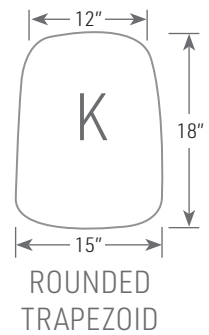

ROUNDED RECTANGLE TOP SHOWN WITH BLACK MATTE FINISH

18" ROUND TOP SHOWN WITH BRUSHED ALUMINUM FINISH

ORDERING INFORMATION

- | | |
|-----------------|------------------|
| 1) Series Name | 4) Frame Finish |
| 2) Model Number | 5) Top Selection |
| 3) Quantity | |

BASE SPECIFICATIONS

Table Height: Adjustable height from 20" to 27.25"
Column: This is an adjustable height table with a 2.25" steel round tube with an inner 2" tube.
Base: A .32" Flat Steel base
Glides: Black Vinyl glides

Edge
 Laminate/Veneer: Exposed Multi-ply Flat Edge

OPTIONS

- CODE: LAM5 - Non-standard laminate for 5 or less tablets see options for upcharge
- CODE: PC - Polished Chrome Base

CLOSEUP OF PNEUMATIC HANDLE

ROUNDED RECTANGLE TOP
W/ OPTIONAL POLISHED CHROME BASE

MODEL / DESCRIPTION / LIST PRICING

	Model Number	Model Description	Table Height	Shipping Weight	MULTI-PLY LAMINATE TOP	MULTI-PLY VENEER TOP
					EDGE 6F	EDGE 8F
	CLA101	Pull-Up 16" Round	20" - 27.25"	28 lbs.	\$1601	\$1708
	CLA102	Pull-Up 18" Round	20" - 27.25"	28 lbs.	\$1655	\$1776
	CLA103	Pull-Up Rounded Rectangle	20" - 27.25"	28 lbs.	\$1701	\$1823
	CLA104	Pull-Up Rounded Trapezoid	20" - 27.25"	28 lbs.	\$1701	\$1823