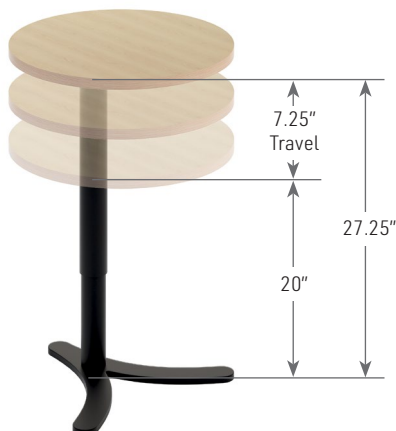

BASE SPECIFICATIONS

Table Height: Adjustable height from 20" to 27.25"
Column: This is an adjustable height table with a 2.25" steel round tube with an inner 2" tube.
Base: A .32" Flat Steel base
Glides: Black Vinyl glides

STANDARD BASE FINISHES

Base:
 Powder Coat - Brushed Aluminum
 Powder Coat - Matte Black

OPTIONAL BASE FINISH

Base:
 Polished Chrome

TABLE TOP SPECIFICATIONS

Table Tops
 Table tops offered include .75" Laminate/Veneer with exposed multi-ply edge.

ROUNDED RECTANGLE TOP
W/ OPTIONAL POLISHED CHROME BASE

MODEL / DESCRIPTION / LIST PRICING

	Model Number	Model Description	Table Height	Shipping Weight	MULTI-PLY LAMINATE TOP	MULTI-PLY VENEER TOP
					EDGE 6F	EDGE 8F
	CLA101	Pull-Up 16" Round	20" - 27.25"	28 lbs.	\$1601	\$1708
	CLA102	Pull-Up 18" Round	20" - 27.25"	28 lbs.	\$1655	\$1776
	CLA103	Pull-Up Rounded Rectangle	20" - 27.25"	28 lbs.	\$1701	\$1823
	CLA104	Pull-Up Rounded Trapezoid	20" - 27.25"	28 lbs.	\$1701	\$1823