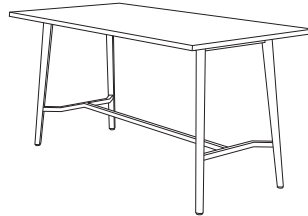

BRENTWOOD

ERG
INTERNATIONAL

BRENTWOOD

The Brentwood tables have an elegant design, incorporating angled tapered wood legs. This dynamic look comes standard with a robust steel apron that wraps around under the tabletop as well as connecting the wood legs, providing both substantial support and adds an appealing design. Available in a café height and bar height, which comes standard with a steel foot rail for comfort and stability. A perfect choice for café, meeting areas or other breakout spaces where gathering takes place.

training table

bar height training table

apron

footrail

NOTE: WHEN ORDERING A BAR HEIGHT TABLE, THE FOOTRAIL WITH MATCH THE APRON

ERG
INTERNATIONAL

www.ERGinternational.com