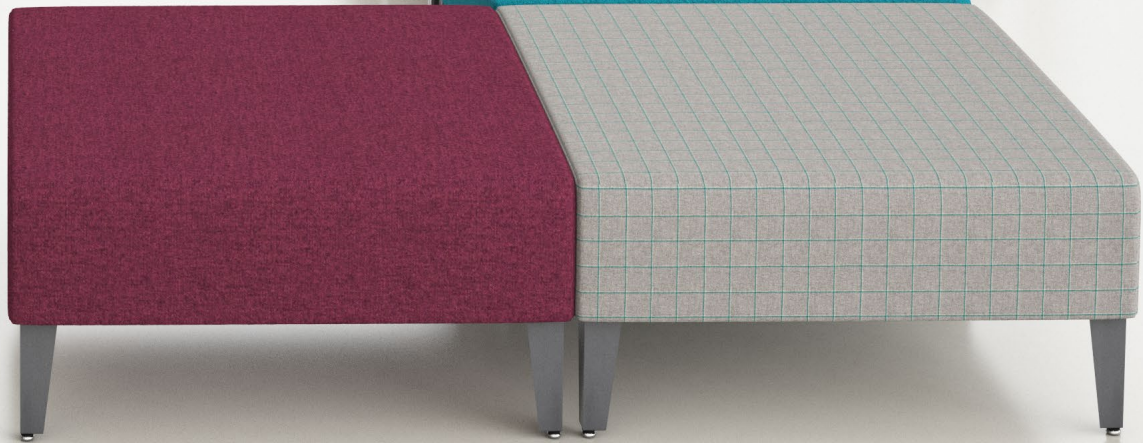

MALIBU

ERG
INTERNATIONAL

cleanout option

back to back

back to back with panel

optional shelving

quad arms

slope arms

ottoman

MALIBU

The Malibu series is a sleek design of clean lines and with tapered triangular metal or wood legs, in your choice of chrome, powder coat or the wood finishes. It features multi-ply hardwood frame with high resiliency graded block foam. This broad series offers banquettes, modular, lounge, benches and ottomans. Great for lobbies, corporate areas and any open space that needs versatility, comfort and style.