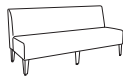

MALIBU

ERG
INTERNATIONAL

cleanout option

back to back

back to back with panel

optional shelving

quad arms

slope arms

ottoman

MALIBU

The Malibu series is a sleek design of clean lines and with tapered triangular metal or wood legs, in your choice of chrome, powder coat or the wood finishes. It features multi-ply hardwood frame with high resiliency graded block foam. This broad series offers banquettes, modular, lounge, benches and ottomans. Great for lobbies, corporate areas and any open space that needs versatility, comfort and style.

BANQUETTE

8500

8502

8504

8500-B

8502-B

8504-B

MODULAR