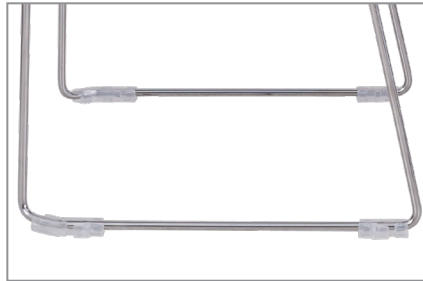

Glides

Factory installed self leveling steel glides on 4-leg models.

Stacking

- Sled Base:** all poly ON FLOOR: **8 high**
- Sled Base:** with upholstered seat ON FLOOR: **5 high**
- Sled Base:** all poly ON DOLLY: **45 high**
- Sled Base:** with upholstered seat ON DOLLY: **25 high**
- 4-Leg Base:** all poly ON FLOOR: **8 high**
- 4-Leg Base:** with upholstered seat ON FLOOR: **6 high**
- 4-Leg Base:** all poly ON DOLLY: **25 high**
- 4-Leg Base:** with upholstered seat ON DOLLY: **15 high**
- Bar Stools:** all models ON FLOOR: **4 high**

Underseat

Plastic underseat to protect upholstery is standard

OPTIONS

- CODE: GWB - Basket (Removable Type) (For use on Gobi sled only)
- CODE: GRG - Poly Glides (4 Leg)
- CODE: GPG - Clear Plastic Glides (Sled Base)
- CODE: GSG - Sled Base Ganging Device
- CODE: SF - Powder Coat Finish
- CODE: FR - CAL 133 (TB 133) Fire Retardant
- CODE: MBC - Moisture Barrier Chair
- CODE: SH - Specialty Height (25-29") Metal 4 Leg Only

Optional Poly Glides

Optional Clear Plastic Glides

Optional Ganging Device Clear Plastic

4 LEG

HORIZONTAL CHANNELING DETAIL
SEAT & BACK

SLED BASE

UPHOLSTERED SEAT DETAIL

DIMENSIONS	sled base	sled base dolly
Seat Width:	17"	-
Seat Depth:	19"	-
Seat Height:	18"	-
Overall Height:	33"	22"
Overall Width:	22"	26"
Overall Depth:	19"	36.5"
Qty./Wt. per carton:	3 ea./48 lbs.	1 ea./62 lbs.

SLED BASE
STACKS UP TO 45 HIGH ON DOLLY

UPHOLSTERED SEAT

MODEL / DESCRIPTION / LIST PRICING

7330 Sled Base

Chair
\$439

SLED BASE STACKS 45 HIGH ON DOLLY

7330-U Sled Base - Upholstered Seat

COM Yardage: 0.75 Yard