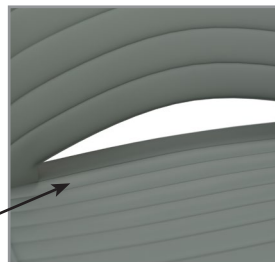

Optional Poly Glides

Optional Clear Plastic Glides

Optional Ganging Device Clear Plastic

4 LEG

HORIZONTAL CHANNELING DETAIL
SEAT & BACK

SLED BASE

UPHOLSTERED SEAT DETAIL

DIMENSIONS	sled base	sled base dolly
Seat Width:	17"	-
Seat Depth:	19"	-
Seat Height:	18"	-
Overall Height:	33"	22"
Overall Width:	22"	26"
Overall Depth:	19"	36.5"
Qty./Wt. per carton:	3 ea./48 lbs.	1 ea./62 lbs.

SLED BASE
STACKS UP TO 45 HIGH ON DOLLY

UPHOLSTERED SEAT

MODEL / DESCRIPTION / LIST PRICING

7330 Sled Base

Chair
\$439

SLED BASE STACKS 45 HIGH ON DOLLY

7330-U Sled Base - Upholstered Seat

COM Yardage: 0.75 Yard