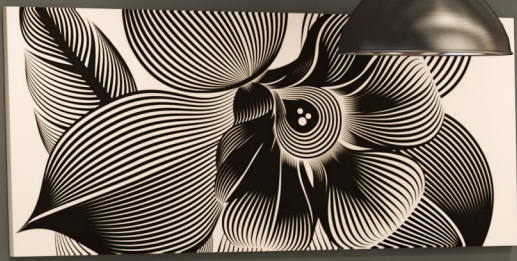

JUST
create.