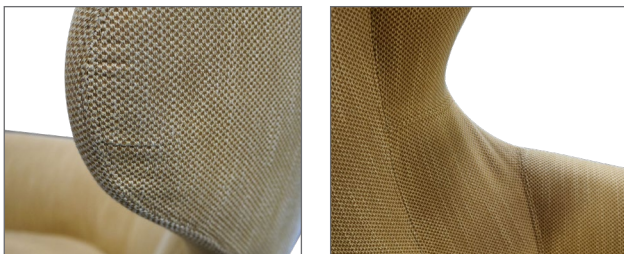

OPTIONAL BASE FINISHES

- **Metal Wire Frame:** Standard Powder Coat
- **4 Star Steel Swivel:** Standard Powder Coat

NOTE: DUE TO THE CURVES OF THIS CHAIR, MAY CAUSE WRINKLING IN THE UPHOLSTERY.

GENERAL SPECIFICATIONS

Upholstery / Foam

Cold injected urethane molded foam with inner steel welded frame.

Graded-In & COM Fabric Testing

Due to the complexity of the upholstery process, please submit your Graded-in/COM for testing. A 10"x10" sample is required. **ALL FABRIC MUST BE PRE APPROVED.** Please see Approved Fabrics link under product webpage images.

Base Details

Metal Wire Frame: Frames are fully welded in 10mm solid stainless steel rod, with plastic glides.

Wood Post Legs: 3" diameter Ash wood legs, tapered down to 1.25", with felt pads. Wood legs attached with powder coated steel plate in black.

4 Star Steel Swivel: Auto Return, polished chrome steel construction with fixed seat height and adjustable steel glides included.

OPTIONS

- CODE: FR - CAL 133 (TB 133) Fire Retardant
- CODE: MB - Moisture Barrier (per seat)
- CODE: SF - Powder Coat Paint Color