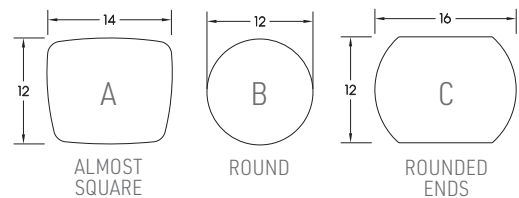

OPTIONS

Add upcharge to list price and code to model number

FR	CAL 133 (TB 133) Fire Retardant per yard	$118	/yd.
MB	Moisture Barrier (up to 60" overall width)	$164	ea.
2FO	Two fabric option	$131	
SF	Powder Coat Finish (N/A 8712)	$63	

BFC	Black Hard Floor & Carpet Casters	$44	per chair
CAS2	2" Locking Casters - Black	$28	ea.
TAB-( )	Swivel Tablet Non-Removable (specify A, B or C, left or right arm)	$653	
LAM5	Non-standard laminate (5 tablets or less)	$554	ea. tablet