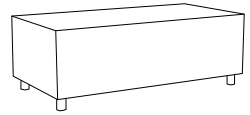

CABANA

The Cabana occasional tables are a great complement to our Raven collection, offering versatile shapes with a modern drum shape design. It is a flexible look complemented by round legs in wood or metal, to a multitude of applications from lounge to collaborative settings.

rectangle

ERG
INTERNATIONAL

www.ERGinternational.com