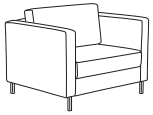

SAMMY

ERG
INTERNATIONAL

SAMMY

The Sammy is fully upholstered over high resiliency foam on a solid hardwood frame featuring square steel tube legs.

arm chair

two seat lounge

three seat lounge

three seat lounge / chaise