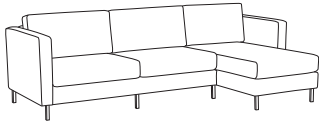

SAMMY

ERG
INTERNATIONAL

SAMMY

The Sammy is fully upholstered over high resiliency foam on a solid hardwood frame featuring square steel tube legs.

arm chair

two seat lounge

three seat lounge

three seat lounge / chaise