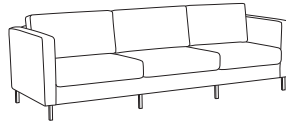

SAMMY

ERG
INTERNATIONAL

SAMMY

The Sammy is fully upholstered over high resiliency foam on a solid hardwood frame featuring square steel tube legs.

arm chair

two seat lounge

three seat lounge

three seat lounge / chaise