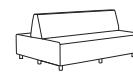

RAVEN

ERG
INTERNATIONAL

low back

standard back

banquette with panel

back-to-back banquette

RAVEN

The Raven collection offers an extensive variety of shapes and designs to fit a multitude of areas. The banquettes come in three different back heights, a choice of wood or metal legs or a plinth base, and a variety of privacy panels. The modular units offers straight or curved seating units, to create fun configurations, that have the flexibility to divide spaces in any open space. Raven also offers ottomans, lounge chairs and is complemented with Cabana tables to adapt to any design you dream up. Designed for higher education and any public space that requires long duration seating with comfort.

BANQUETTE

8372

8374

8376

8380

8382

8384

8372HB