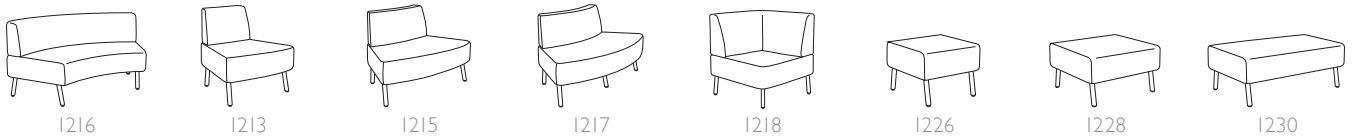

LAGUNA

ERG
INTERNATIONAL

Inset Back

Modular Quattro

Inside curve with privacy panel

Ottoman with legs

48" Banquette with Panel

60" Back-to-Back Banquette

72" Banquette

LAGUNA

The Laguna collection consists of variety of pieces that comprise of banquettes, modular units, lounges, benches, ottomans and tables. A very versatile lounge and modular system that will enhance any space or public environment with options to customize the look. Laguna allows for private seating arrangements using our Hideout lounge or privacy panels on the modular units. Great for common areas, cafes and lobbies with an array of options and finishes for a truly American visionary design.

BANQUETTE

I206 I208 I210

MODULAR

I200 I202 I204 I212 I214

I216 I213 I215 I217 I218 I226 I228 I230

BENCHES

I232 I234 I236 I225 I254 I256 I258

OTTOMANS & TABLES