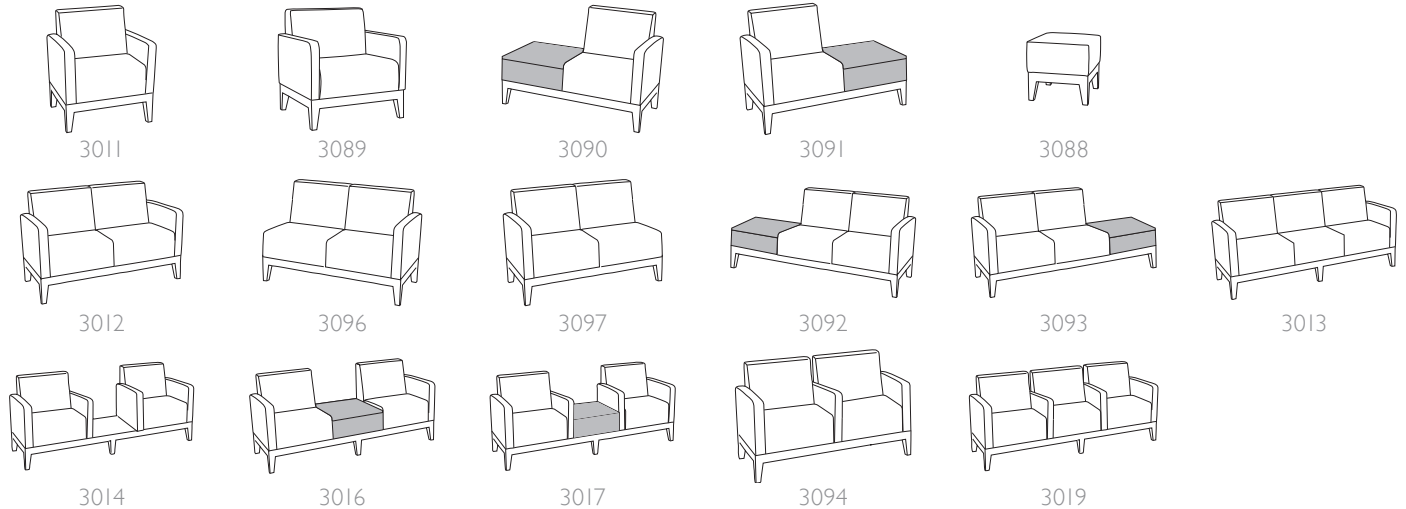

OJAI

ERG
INTERNATIONAL

RADIOLOGY >
SURGERY >

RESTROOMS >

OJAI

The Ojai collection is a substantial look for the healthcare space, featuring a modular platform design. The seating is a versatile collection of lounge chairs, modular seats, benches with online tables and occasional tables. Creates beautiful lobbies and waiting areas while offering comfort for a more longer sit.

LOUNGE

BENCH

OCCASIONAL TABLE

FEATURED OPTIONS

ERG
INTERNATIONAL

www.ERGinternational.com