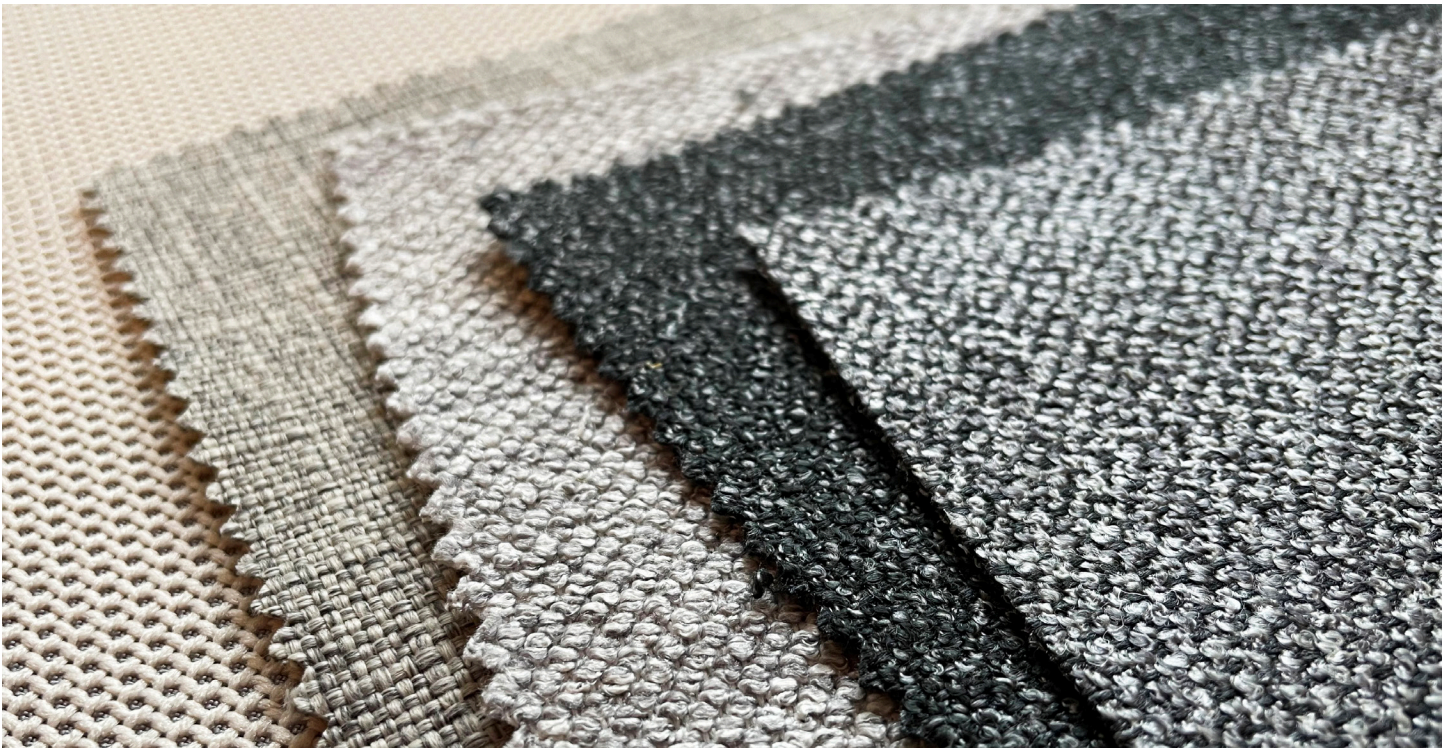

CRUISE

PRIMARY

CAPTAIN

INLET

ALLOY

RUE

CARBON

FELTRO SPA