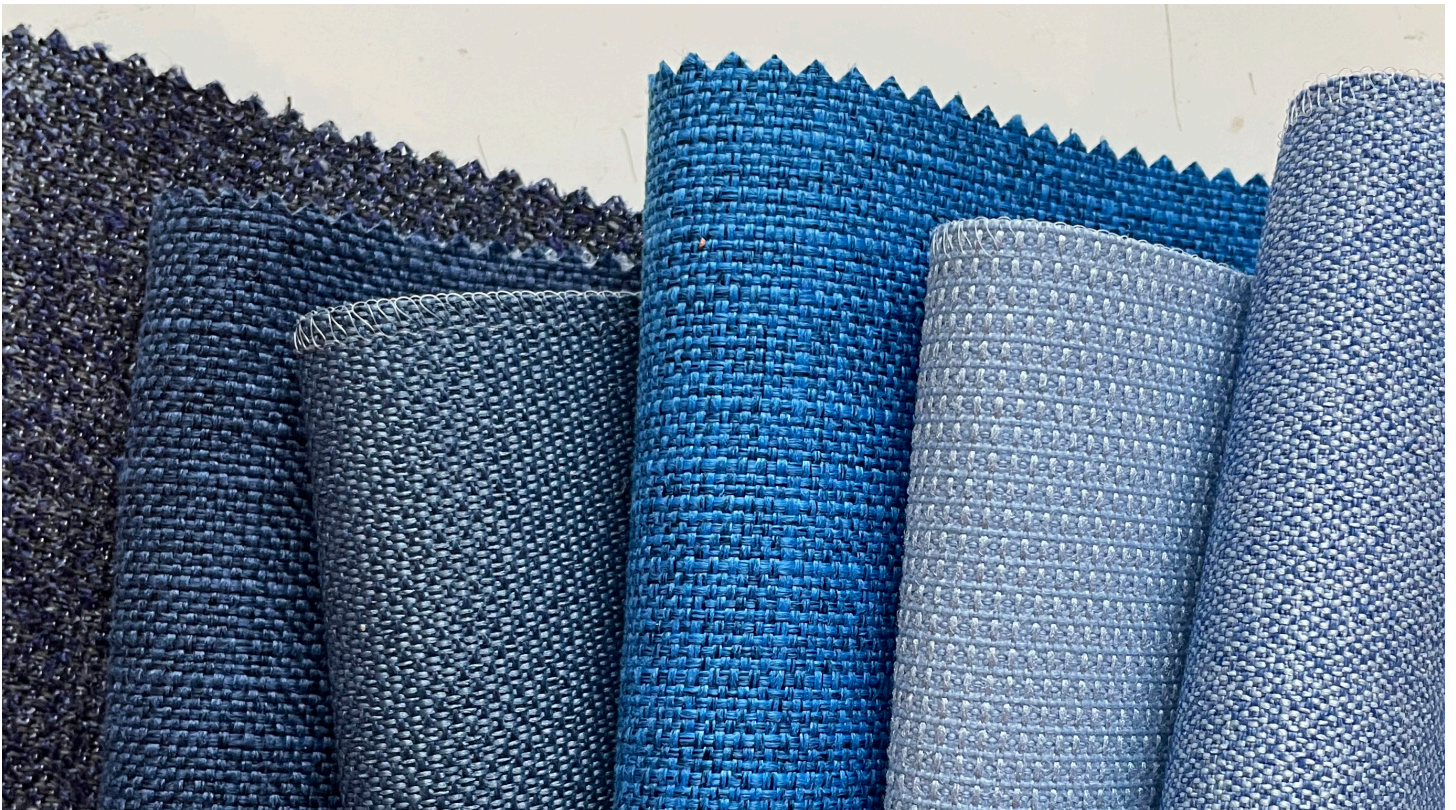

The Color Card

MOMENTUM
TEXTILES & WALLCOVERING

The workplace of today and tomorrow needs to stay relevant and meet the needs of a hybrid workforce. Adaptable products for an easy shifting from private to semiprivate to public are more important than ever. Casual solutions for spontaneous gatherings are important but must also be complimented by private workspaces. With this hybrid model in mind, Momentum Textiles and Wallcovering offers four new upholsteries perfect for the hybrid environment; Deka, Feltro, Guru & Mello. These textiles will help foster cozy and informal gathering spaces for collaboration or can be used vertically to build focused work zones such as partitions or pods. Paired with top selling patterns, Infinity, Marathon, Millennium, Odyssey and Tradition, the Color Card showcases a full range of color and texture perfect for any environment.