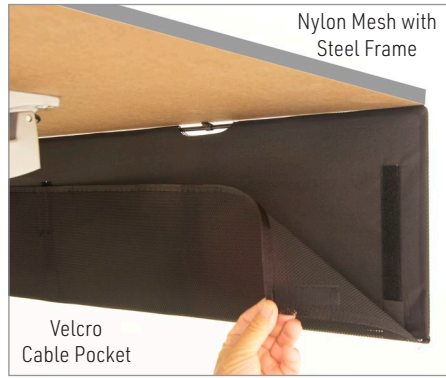

FIXED METAL MODESTY PANEL

Modesty Panels are 9" wide by 48", 60" or 72" in length. Panels attach to underside of table tops with machine screws (no wood screws are used). These stylish metal panels are available in all of our standard powder coat finish colors to complement your space.

Model Number	Panel Size	Shpg. Wght	Perforated Pattern
MMP48	9" X 48"	8	\$375
MMP60	9" X 60"	9	\$429
MMP72	9" X 72"	10	\$496

**MODESTY PANEL | LAMINATE**

Model Number	Panel Size	Shpg. Wght	GRP 2	GRP 3
RMP36	8" X 36"	32	\$319	\$381
RMP42	8" X 42"	38	\$365	\$432
RMP48	8" X 48"	42	\$453	\$542
RMP60	8" X 60"	47	\$499	\$591
RMP72	8" X 72"	49	\$581	\$693
RMP84	8" X 84"	54	\$674	\$836
RMP96	8" X 96"	59	\$696	\$867

**LAMINATE PANEL EDGES**

**Group 2**

**Group 3**

**FLIP-TOP MESH MODESTY PANEL**

Flip Modesty Panels are 10" with a 7" wide mesh cable pocket with Velcro closing strips. Available in 48", 60" or 72" lengths. Flip Modesty Panels are typically used on the Brandon Series folding tables. Panels swing freely and are secured to bottom of table top with clamps. Black is the only color available on mesh flip modesty panels